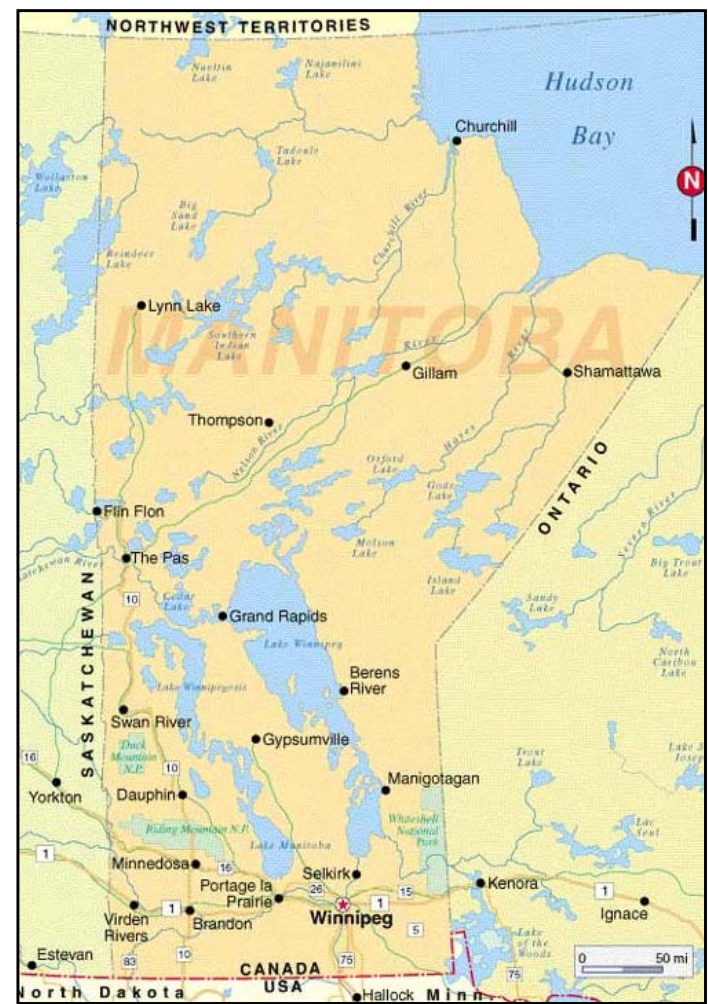

First Nations Voice Circulation

Rural/First Nations Communities 42,820
 Winnipeg 51,834
Total Circulation 94,654

Rural/First Nations Communities 42,820

Selkirk	2,827	Steinbach	4,800
Interlake	3,788	Gimli	3,490
Pinefalls	4,650	Victoria Beach	1,043
Brandon	5,569	Portage	3,174
Kenora	1,189	Carberry	1,369
Emerson	2,178	Dryden	2,105
Carman/Morden/Winkler	2,339	Fort Frances	943
Thompson/The Pas/Flin Flon			1,937
Air/Bus	619		

First Nations Voice Circulation

Winnipeg Home Delivery (Right, shaded in blue) 29,215

R3P	3,647	R2M	4,564
R3N	2,568	R2N	3,481
R3Y	1,153	R3X	1,159
R3M	3,153	R2J	3,291
R3T	5,016	R2E	1,183

Additional Winnipeg Drop-offs 850*